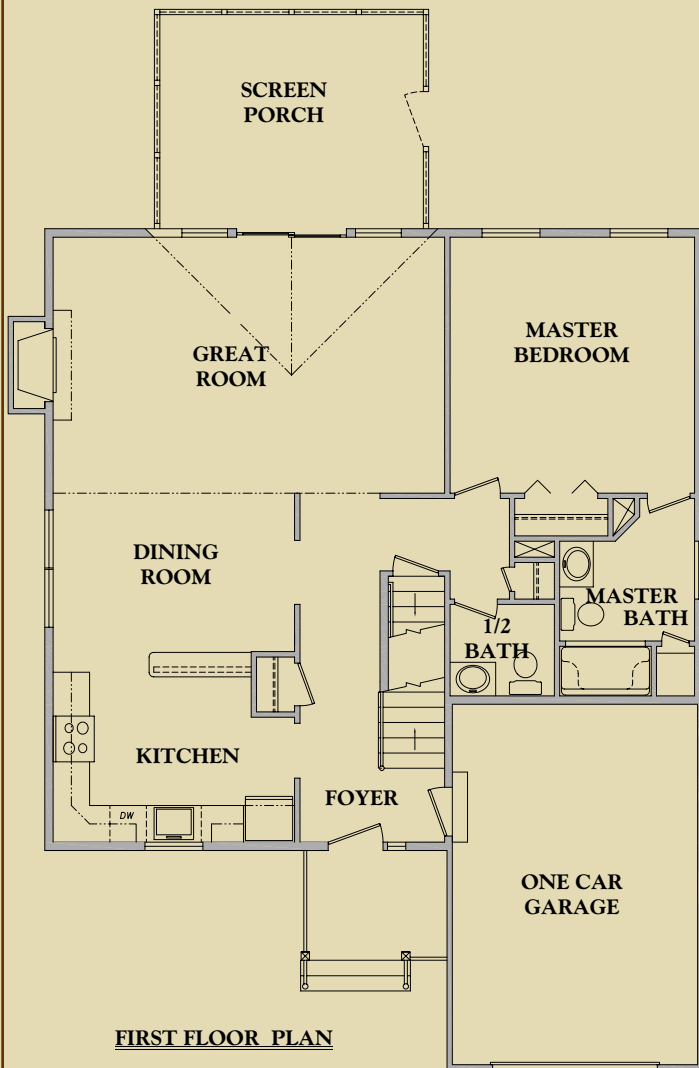

Hemlock

Tastefully decorated with a fireplace, these homes feature a Master Suite with 2 additional bedrooms and a minimum of 2-1/2 baths accommodating up to 8 guests. And most offer a screened-in porch area.

The above floor plan is representative, not an exact depiction of the room layout