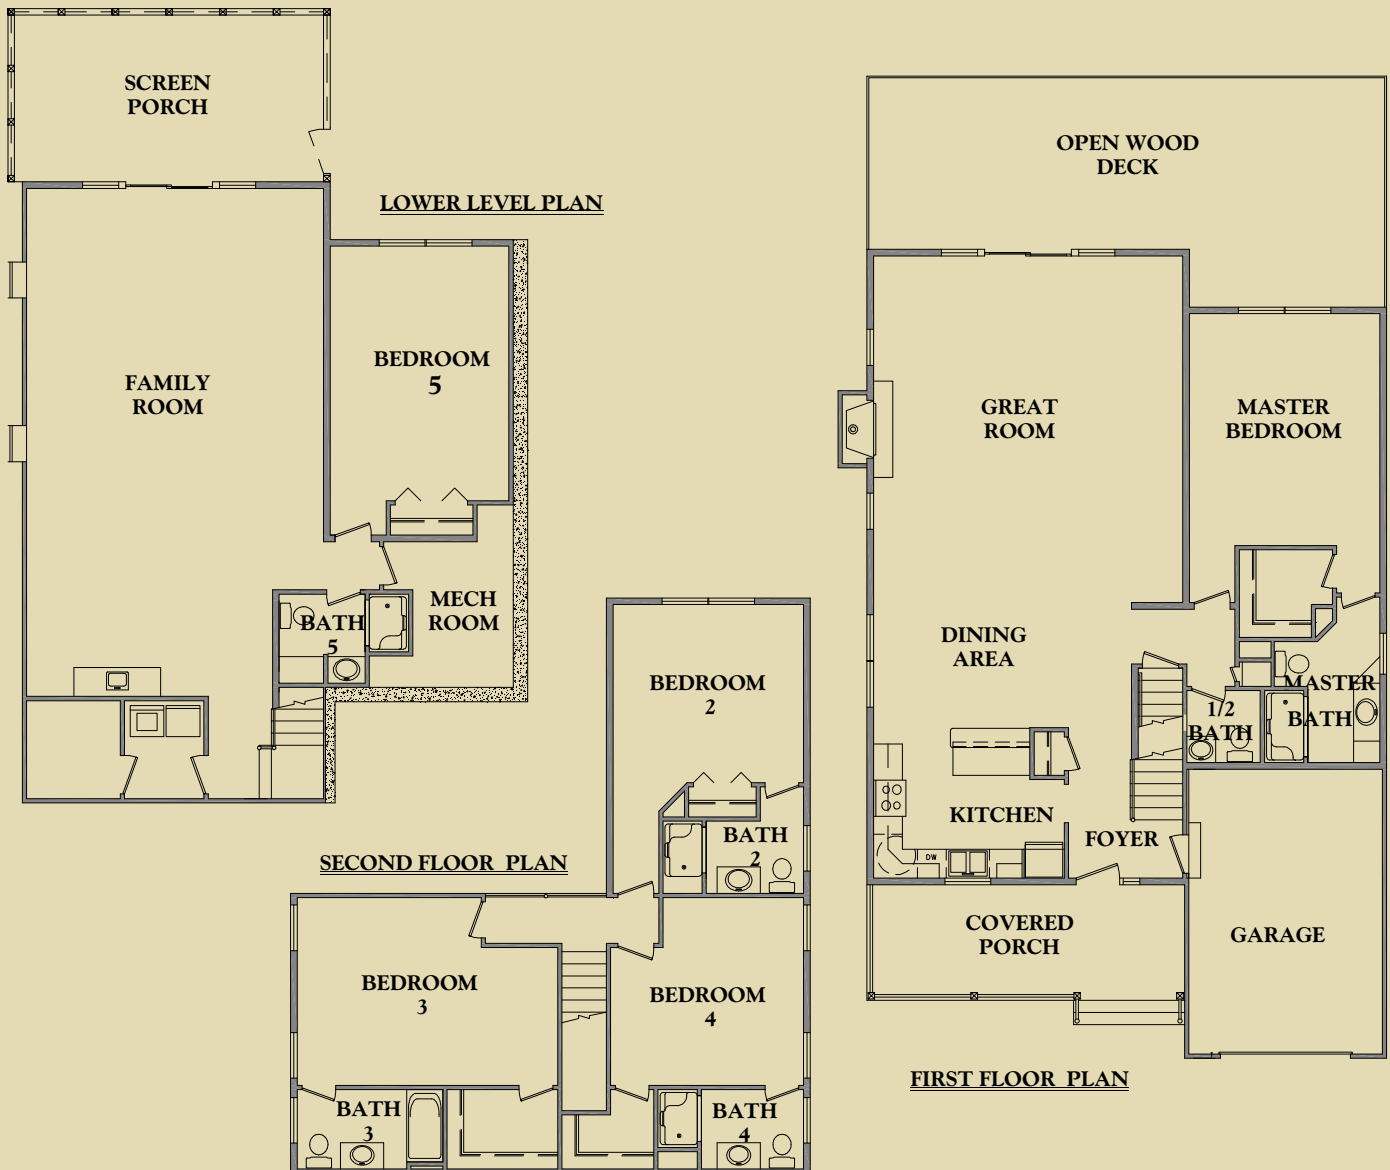

# Lake Estates

Located at the main resort, these first class amenities offer privacy as well as serenity, with a luxurious Master Suite, fireplace, open deck, screened in porch, large family room, great room, complete kitchen, a total of 5 bedrooms and 5-1/2 baths, accommodating up to 12 guests, for a true “have it all,” get away experience.

*The above floor plan is representative, not an exact depiction of the room layout – guest homes are privately owned and floor plans do vary from home to home*