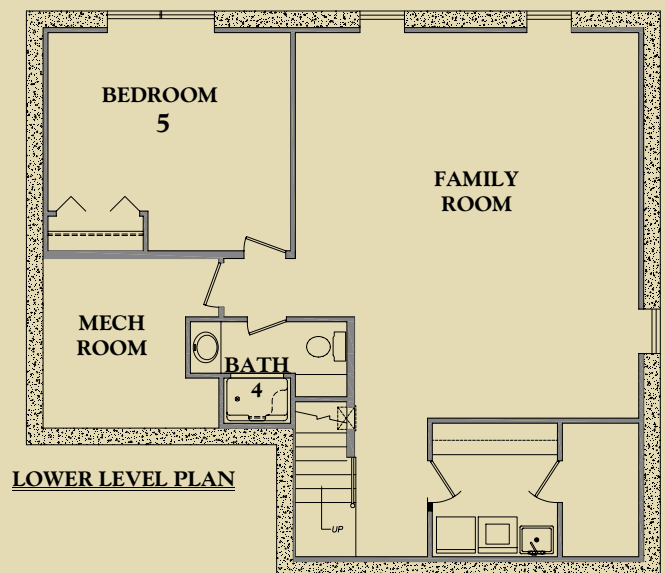

Redwood

Featuring dramatic architecture, fireplace and beautiful furnishings, these are our largest accommodations, for up to 12 guests. Each boasts a luxurious Master Suite, 3 to 4 additional bedrooms and 4 to 5-1/2 baths.

The above floor plan is representative, not an exact depiction of the room layout – guest homes are privately owned and floor plans do vary from home to home