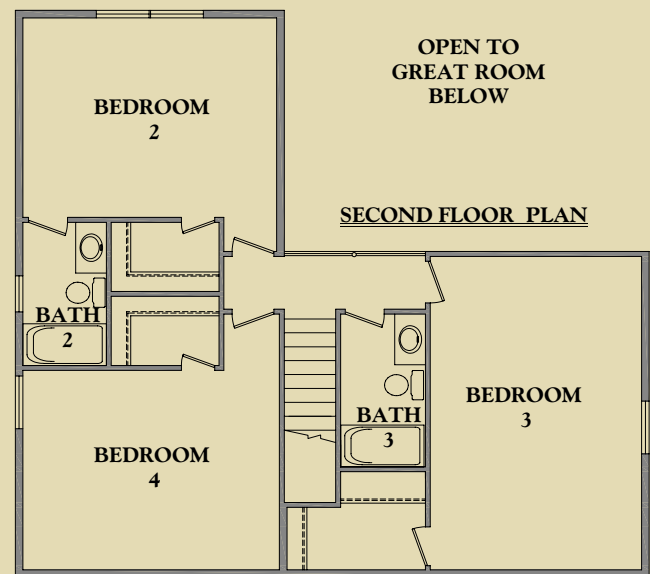

Redwood

Featuring dramatic architecture, fireplace and beautiful furnishings, these are our largest accommodations, for up to 12 guests. Each boasts a luxurious Master Suite, 3 to 4 additional bedrooms and 4 to 5-1/2 baths.

The above floor plan is representative, not an exact depiction of the room layout – guest homes are privately owned and floor plans do vary from home to home