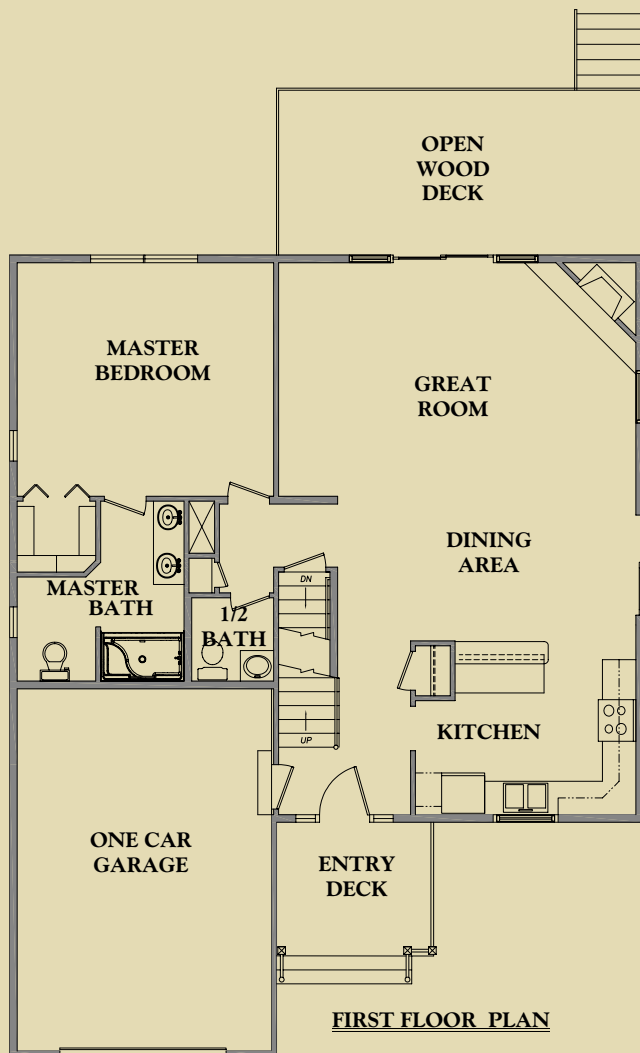

Redwood

Featuring dramatic architecture, fireplace and beautiful furnishings, these are our largest accommodations, for up to 12 guests. Each boasts a luxurious Master Suite, 3 to 4 additional bedrooms and 4 to 5-1/2 baths.

The above floor plan is representative, not an exact depiction of the room layout – guest homes are privately owned and floor plans do vary from home to home