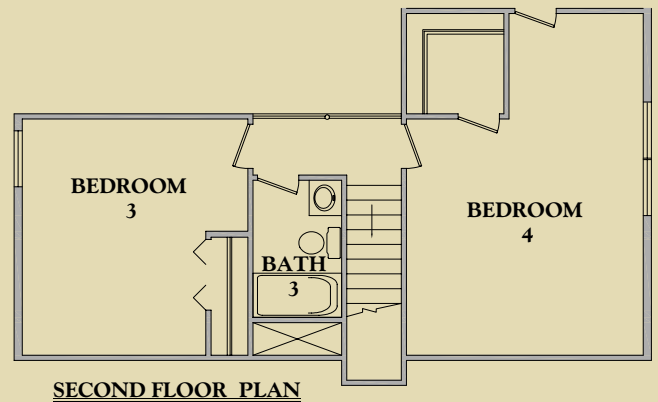

Sequoia

Featuring cathedral ceilings and a fireplace these beautifully decorated homes have spacious accommodations for up to 10 guests, with a luxurious Master Suite, 3 additional bedrooms and from 3-1/2 to 4-1/2 baths.

The above floor plan is representative, not an exact depiction of the room layout – guest homes are privately owned and floor plans do vary from home to home