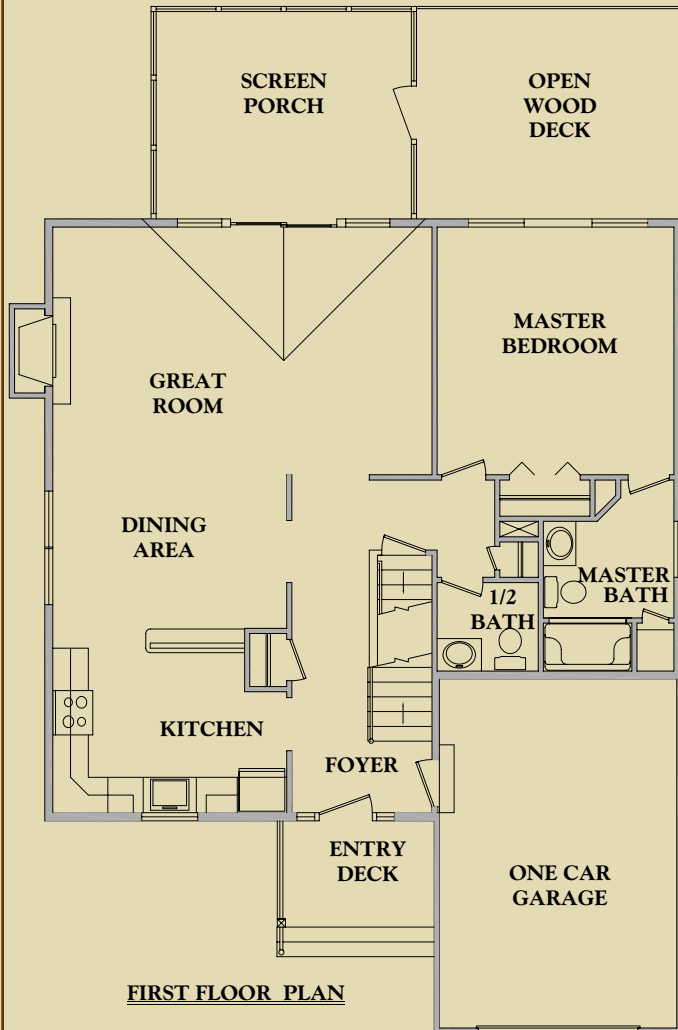

Sequoia

Featuring cathedral ceilings and a fireplace these beautifully decorated homes have spacious accommodations for up to 10 guests, with a luxurious Master Suite, 3 additional bedrooms and from 3-1/2 to 4-1/2 baths.

The above floor plan is representative, not an exact depiction of the room layout – guest homes are privately owned and floor plans do vary from home to home