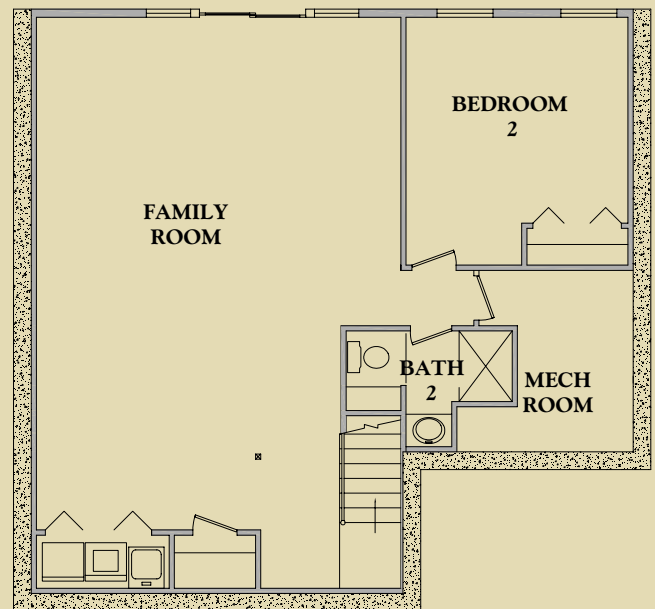

Sequoia

Featuring cathedral ceilings and a fireplace these beautifully decorated homes have spacious accommodations for up to 10 guests, with a luxurious Master Suite, 3 additional bedrooms and from 3-1/2 to 4-1/2 baths.

The above floor plan is representative, not an exact depiction of the room layout – guest homes are privately owned and floor plans do vary from home to home