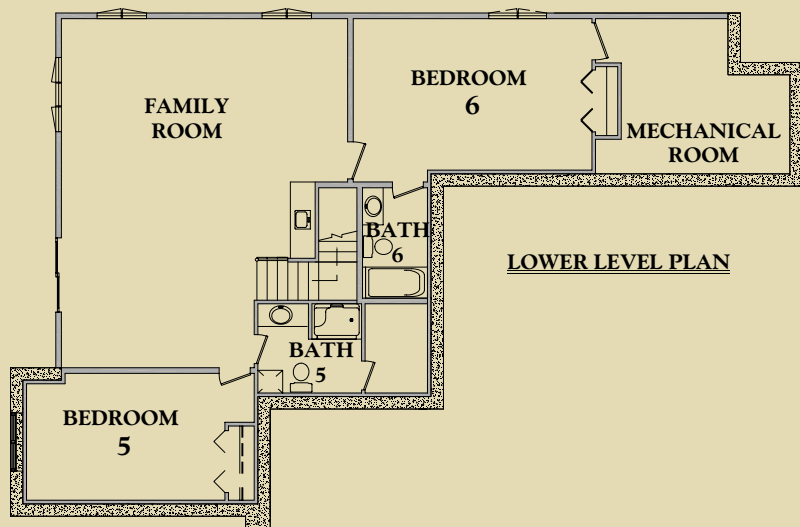

Southwoods

Located on the resort's bus route and offering first class amenities on a quiet, private cul-de-sac, with a fireplace, open deck, screened in porch, large family room, complete kitchen, luxurious Master Suite, up to an additional 5 bedrooms, comfortably accommodating up to 12 guests, for a true "home away from home," getaway experience.

The above floor plan is representative, not an exact depiction of the room layout – guest homes are privately owned and floor plans do vary from home to home