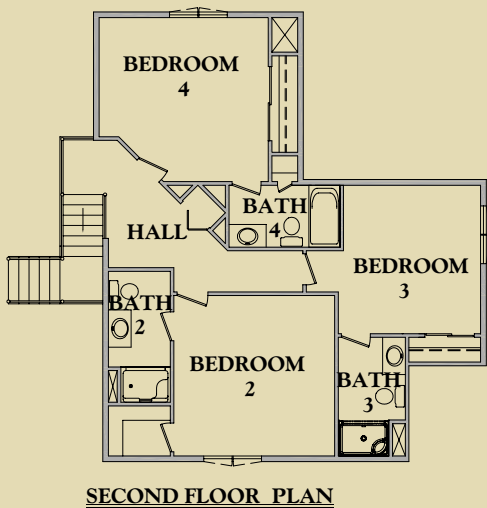

Southwoods

Located on the resort's bus route and offering first class amenities on a quiet, private cul-de-sac, with a fireplace, open deck, screened in porch, large family room, complete kitchen, luxurious Master Suite, up to an additional 5 bedrooms, comfortably accommodating up to 12 guests, for a true "home away from home," getaway experience.

The above floor plan is representative, not an exact depiction of the room layout – guest homes are privately owned and floor plans do vary from home to home