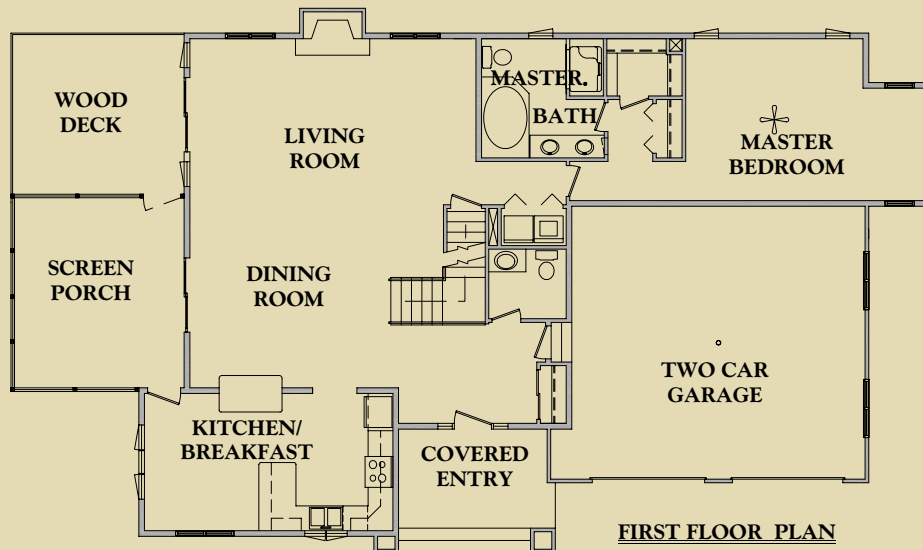

Southwoods

Located on the resort's bus route and offering first class amenities on a quiet, private cul-de-sac, with a fireplace, open deck, screened in porch, large family room, complete kitchen, luxurious Master Suite, up to an additional 5 bedrooms, comfortably accommodating up to 12 guests, for a true "home away from home," getaway experience.

The above floor plan is representative, not an exact depiction of the room layout – guest homes are privately owned and floor plans do vary from home to home